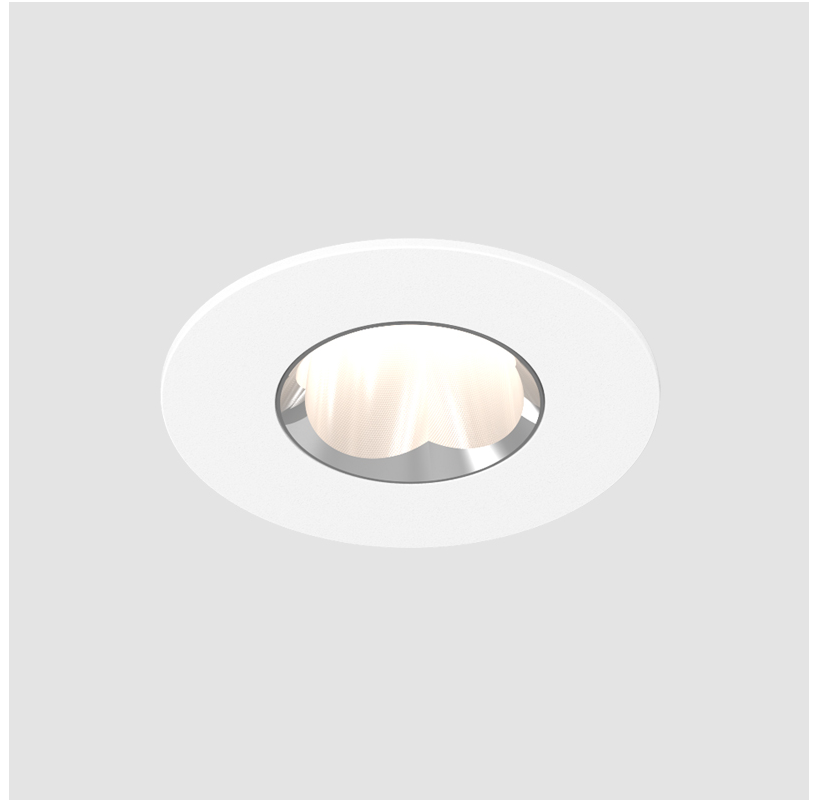

Series: Oiko Pro Round
Subseries: Oiko Pro Round Fixed
Brand: Prolicht
Division: Architectural
Mounting Type: Recessed
Mounting Location: Ceiling
Subcategory: Downlight

PHYSICAL

Shape: Round
Diameter (mm): 75
Diameter (in): 2 15/16
Height (mm): 43
Height (in): 1 11/16
Ceiling Thickness (mm): 1 - 25
Ceiling Thickness (in): 1/16 - 1 3/16
Min. Recessing Depth (mm): 50
Min. Recessing Depth (in): 1 15/16
Light Distribution: Direct
Diffuser: Lens Pack - Spread Lens / Linear Spread Lens / Honeycomb Louver
Fixture Finish: SSR / BKV / CWI / CRY / HAB / UFT / ITA / RUA / FTG / MYG / LOD / PUS / FRO / FUP / KIA / POP / BLS / SPG / MEY / GOH / GUM / CHC / COM / ABZ / JAG / OBR / MOS / ROR
Fixture Material: Aluminum Die Cast
Cut-out Measurements: 68mm / 2 11/16" Diameter

ELECTRICAL

Lamp Type: LED (Zhaga Standard)
Input Wattage (W): 15
Total Output Wattage (W): 13.6
Dimming: Tri-Mode (Non-Dimming and Phase Dimming (120Vac only) and 0-10V Dimming)
Driver Included: No
Driver Location: Recessed Housing
Driver Type: Constant Current - Universal
Driver Class: Class 2
Input Voltage (V): 120 - 277
Constant Current (MA): 350

LED

Color Temperature (°K): 2700 / 3000 / 3500 / 4000
Max. Delivered Lumen (lm): 1464 / 1556 / 1630 / 1645
Nominal Lumen (lm): 1566 / 1665 / 1743 / 1759
CRI: >90 CRI
Lamp Life (hrs): 50000

OPTICAL

Reflector°: 60
Adjustability: Fixed

RATINGS AND CERTIFICATIONS

Certified By: Certified for North American Standards
IP rating: IP20